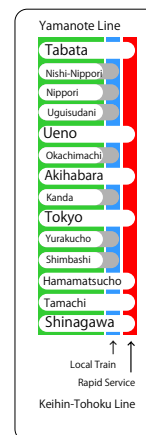

← To Shinagawa Shibuya

東京

**TOKYO (Kyurem[Kyuremu])**  
**Yamanote Line Outer Tracks - No.5**

有楽町

**Yurakucho**

← To Shinagawa Shibuya

**Shimbashi**

②

**Hamamatsucho (Snivy[Tsutarja])**  
**Yamanote Line Outer Tracks - No.3**

③

**Tamachi**

③

**Shinjuku (Secret Sta.(Cobalion[Cobalon]))**  
**Yamanote Line Outer Tracks - No.2**

③

**Osaki**

②

**Gotanda**

②

**Meguro**

③

**Ebisu**

②

**Shibuya (Cryogonal[Freegeo])**  
**Yamanote Line Outer Tracks - No.1**

③