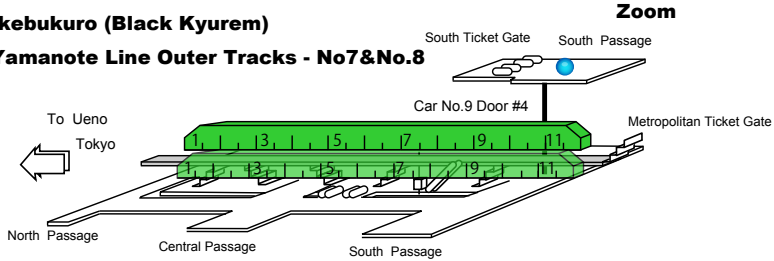

外回り  
Sotomawari=Outer loop  
clockwise

Uchimawari=Inner loop  
内回り

Shinjuku Ikebukuro

**Harajuku**

②

**Yoyogi**

②

**Shinjuku GOAL**

②

**Shin-Okubo**

②

**Takadanobaba**

②

**Mejiro**

③

**Ikebukuro (Black Kyurem)  
Yamanote Line Outer Tracks - No7&No.8**

**Otsuka**

②

**Sugamo**

②

**Komagome**

②

外回り  
Sotomawari=Outer loop  
clockwise

内回り  
Uchimawari=Inner loop