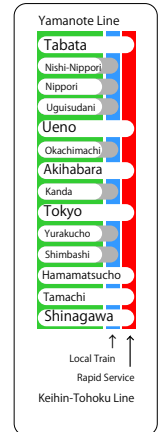

← To Shinagawa Shibuya

東京

**TOKYO (Kyurem[Kyuremu])**  
**Yamanote Line Outer Tracks - No.5**

有楽町

**Yurakucho**

← To Shinagawa Shibuya

**Shimbashi**

②

**Hamamatsucho (Snivy[Tsutarja])**  
**Yamanote Line Outer Tracks - No.3**

③

**Tamachi**

③

**Shinjuku (Secret Sta.(Cobalion[Cobalon]))**  
**Yamanote Line Outer Tracks - No.2**

③

**Osaki**

②

**Gotanda**

②

**Meguro**

③

**Ebisu**

②

**Shibuya (Cryogonal[Freegeo])**  
**Yamanote Line Outer Tracks - No.1**

③

外回り  
Sotomawari=Outer loop  
clockwise

Uchimawari=Inner loop  
内回り

Shinjuku Ikebukuro

**Harajuku**

②

**Yoyogi**

②

**Shinjuku GOAL**