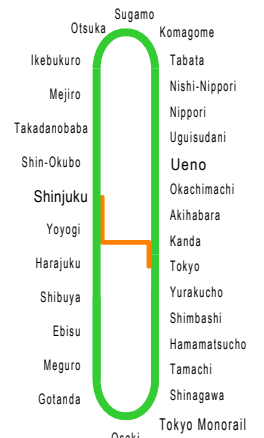

← To Shinagawa Shibuya

東京

**TOKYO (Kyurem[Kyuremu])**  
**Yamanote Line Outer Tracks - No.5**

有楽町

**Yurakucho**

← To Shinagawa Shibuya

**Shimbashi**

②

**Hamamatsucho (Snivy[Tsutarja])**  
**Yamanote Line Outer Tracks - No.3**

③

**Tamachi**

③

**Shinjuku (Secret Sta.(Cobalion[Cobalon]))**  
**Yamanote Line Outer Tracks - No.2**

③

**Osaki**

②

**Gotanda**

②

**Meguro**

③

**Ebisu**

②

**Shibuya (Cryogonal[Freegeo])**  
**Yamanote Line Outer Tracks - No.1**

③

外回り  
Sotomawari=Outer loop  
clockwise

Uchimawari=Inner loop  
内回り

Shinjuku Ikebukuro

**Harajuku**

②

**Yoyogi**

②

**Shinjuku GOAL**